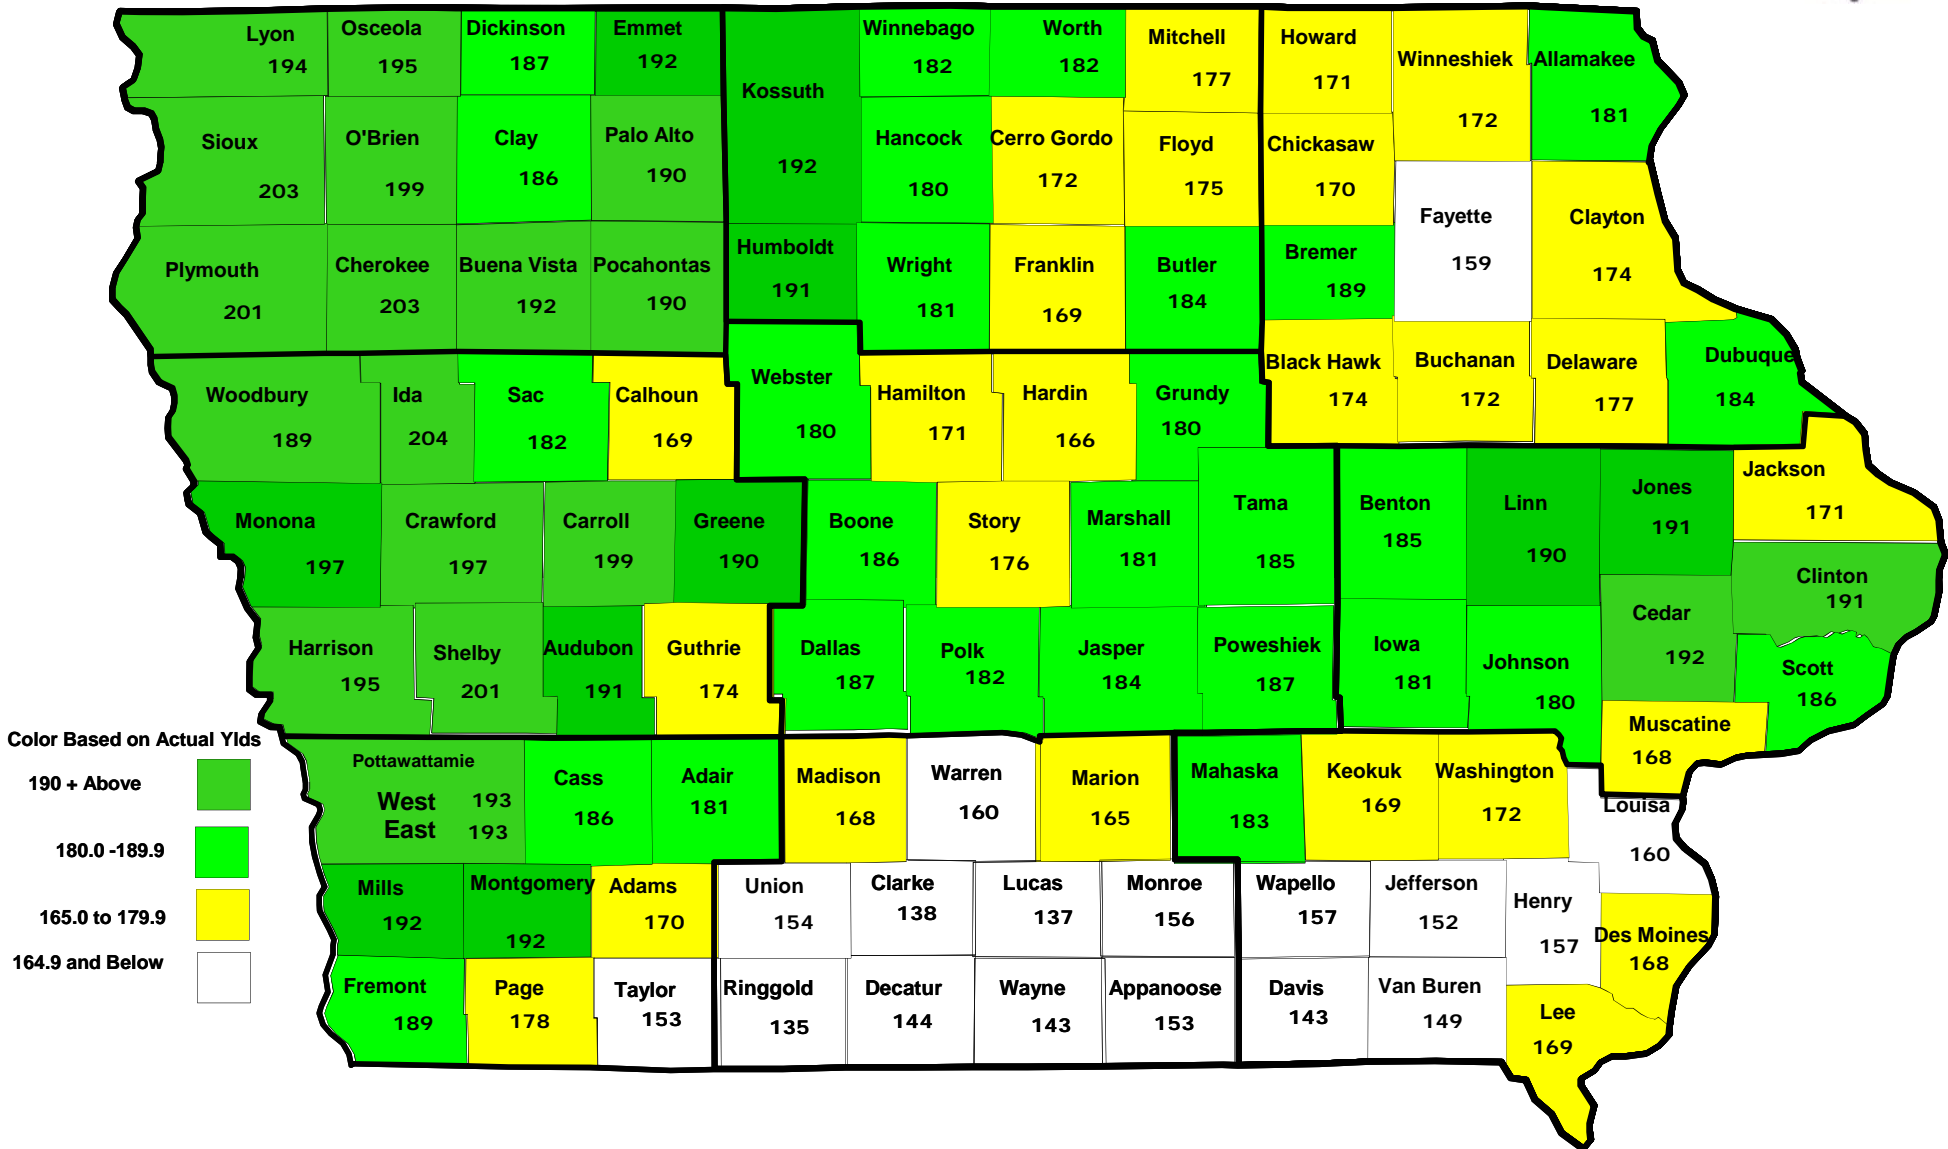

Iowa 2009 USDA - NASS County Yields

Yields in BPA

Iowa 2009 USDA - NASS County Soybean Yields

Yields in BPA